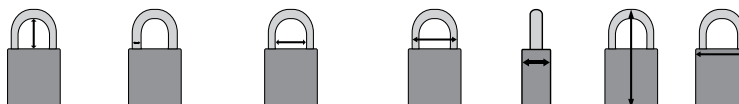

SafeKey Nylon Padlocks with steel shackle

- Lightweight non-sparking nylon body with a durable steel shackle
- Non-conductive locking mechanism
- Ribbed design for safe handling
- Ideal for general lockout applications
- Key-retaining lock feature

1 key supplied for each padlock.

Custom keying options available.

Supplied with padlock labels in English, French and Spanish.

Order Reference	Colour	Shackle Height (mm)	Shackle Diameter (mm)	Shackle Clearance (mm)	Shackle Width (mm)	Depth (mm)	Height (mm)	Width (mm)	Quantity
Shackle Height 38 mm / KA - Keyed Alike									
150294	● Black	38.00	6.40	20.00	33.00	19.00	84.00	38.00	3
150317	● Blue	38.00	6.40	20.00	33.00	19.00	84.00	38.00	3
150228	● Brown	38.00	6.40	20.00	33.00	19.00	84.00	38.00	3
150341	● Green	38.00	6.40	20.00	33.00	19.00	84.00	38.00	3
150364	● Orange	38.00	6.40	20.00	33.00	19.00	84.00	38.00	3
150229	● Purple	38.00	6.40	20.00	33.00	19.00	84.00	38.00	3
150271	● Red	38.00	6.40	20.00	33.00	19.00	84.00	38.00	3
150340	○ White	38.00	6.40	20.00	33.00	19.00	84.00	38.00	3
150246	● Yellow	38.00	6.40	20.00	33.00	19.00	84.00	38.00	3
Shackle Height 38 mm / KD - Keyed Differently									
150234	● Black	38.00	6.40	20.00	33.00	19.00	84.00	38.00	1
150224	● Black	38.00	6.40	20.00	33.00	19.00	84.00	38.00	6
150251	● Blue	38.00	6.40	20.00	33.00	19.00	84.00	38.00	1
150316	● Blue	38.00	6.40	20.00	33.00	19.00	84.00	38.00	6
150275	● Brown	38.00	6.40	20.00	33.00	19.00	84.00	38.00	1
150269	● Brown	38.00	6.40	20.00	33.00	19.00	84.00	38.00	6
150368	● Green	38.00	6.40	20.00	33.00	19.00	84.00	38.00	1
150337	● Green	38.00	6.40	20.00	33.00	19.00	84.00	38.00	6
150320	● Orange	38.00	6.40	20.00	33.00	19.00	84.00	38.00	1
150336	● Orange	38.00	6.40	20.00	33.00	19.00	84.00	38.00	6
150250	● Purple	38.00	6.40	20.00	33.00	19.00	84.00	38.00	1
150362	● Purple	38.00	6.40	20.00	33.00	19.00	84.00	38.00	6
150321	● Red	38.00	6.40	20.00	33.00	19.00	84.00	38.00	1
150270	● Red	38.00	6.40	20.00	33.00	19.00	84.00	38.00	6
150367	○ White	38.00	6.40	20.00	33.00	19.00	84.00	38.00	1
150292	○ White	38.00	6.40	20.00	33.00	19.00	84.00	38.00	6
150343	● Yellow	38.00	6.40	20.00	33.00	19.00	84.00	38.00	1
150225	● Yellow	38.00	6.40	20.00	33.00	19.00	84.00	38.00	6
Shackle Height 76 mm / KD - Keyed Differently									
150274	● Black	76.00	6.40	20.00	33.00	19.00	122.00	38.00	1
150249	● Blue	76.00	6.40	20.00	33.00	19.00	122.00	38.00	1
150247	● Brown	76.00	6.40	20.00	33.00	19.00	122.00	38.00	1
150319	● Green	76.00	6.40	20.00	33.00	19.00	122.00	38.00	1
150248	● Orange	76.00	6.40	20.00	33.00	19.00	122.00	38.00	1
150233	● Purple	76.00	6.40	20.00	33.00	19.00	122.00	38.00	1
150357	● Red	76.00	6.40	20.00	33.00	19.00	122.00	38.00	1
150295	○ White	76.00	6.40	20.00	33.00	19.00	122.00	38.00	1
150296	● Yellow	76.00	6.40	20.00	33.00	19.00	122.00	38.00	1