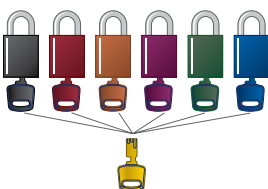

Keying options

With more unique key cuts, it's important that you get the keying type that best suits your lockout programme.

Standard options

Keyed Different (KD) – Each lock is opened by its own unique key. Perfect for simple lockout applications and a manageable number of energy isolation points.

Custom options

Master Keyed (MK) – Each grouping of locks (whether keyed alike or different) can be opened with a master key. Useful for larger, complex systems when supervisory access may be required

Grand Master Keyed (GMK) – The grand master key can open all locks grouped into two or more master keyed systems. Useful for larger, complex systems where supervisory or managerial access to all locks in the facility is needed.