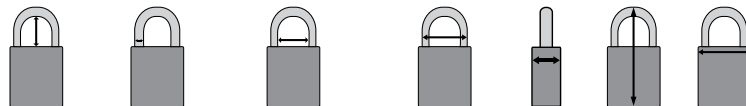

SafeKey Nylon Padlocks with plastic shackle

- Lightweight non-sparking nylon body with polymer plastic shackle that's non-conductive and non-sparking
- Non-conductive locking mechanism
- Ribbed design for safe handling
- Ideal for electrical applications or general lockout applications
- Key-retaining lock feature

1 key supplied for each padlock.

Custom keying options available.

Supplied with padlock labels in English, French and Spanish.