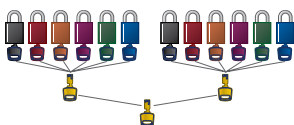

Keying options

With more unique key cuts, it's important that you get the keying type that best suits your lockout programme.

Standard options

Keyed Different (KD) – Each lock is opened by its own unique key. Perfect for simple lockout applications and a manageable number of energy isolation points.

Custom options

Master Keyed (MK) – Each grouping of locks (whether keyed alike or different) can be opened with a master key. Useful for larger, complex systems when supervisory access may be required

Grand Master Keyed (GMK) – The grand master key can open all locks grouped into two or more master keyed systems. Useful for larger, complex systems where supervisory or managerial access to all locks in the facility is needed.