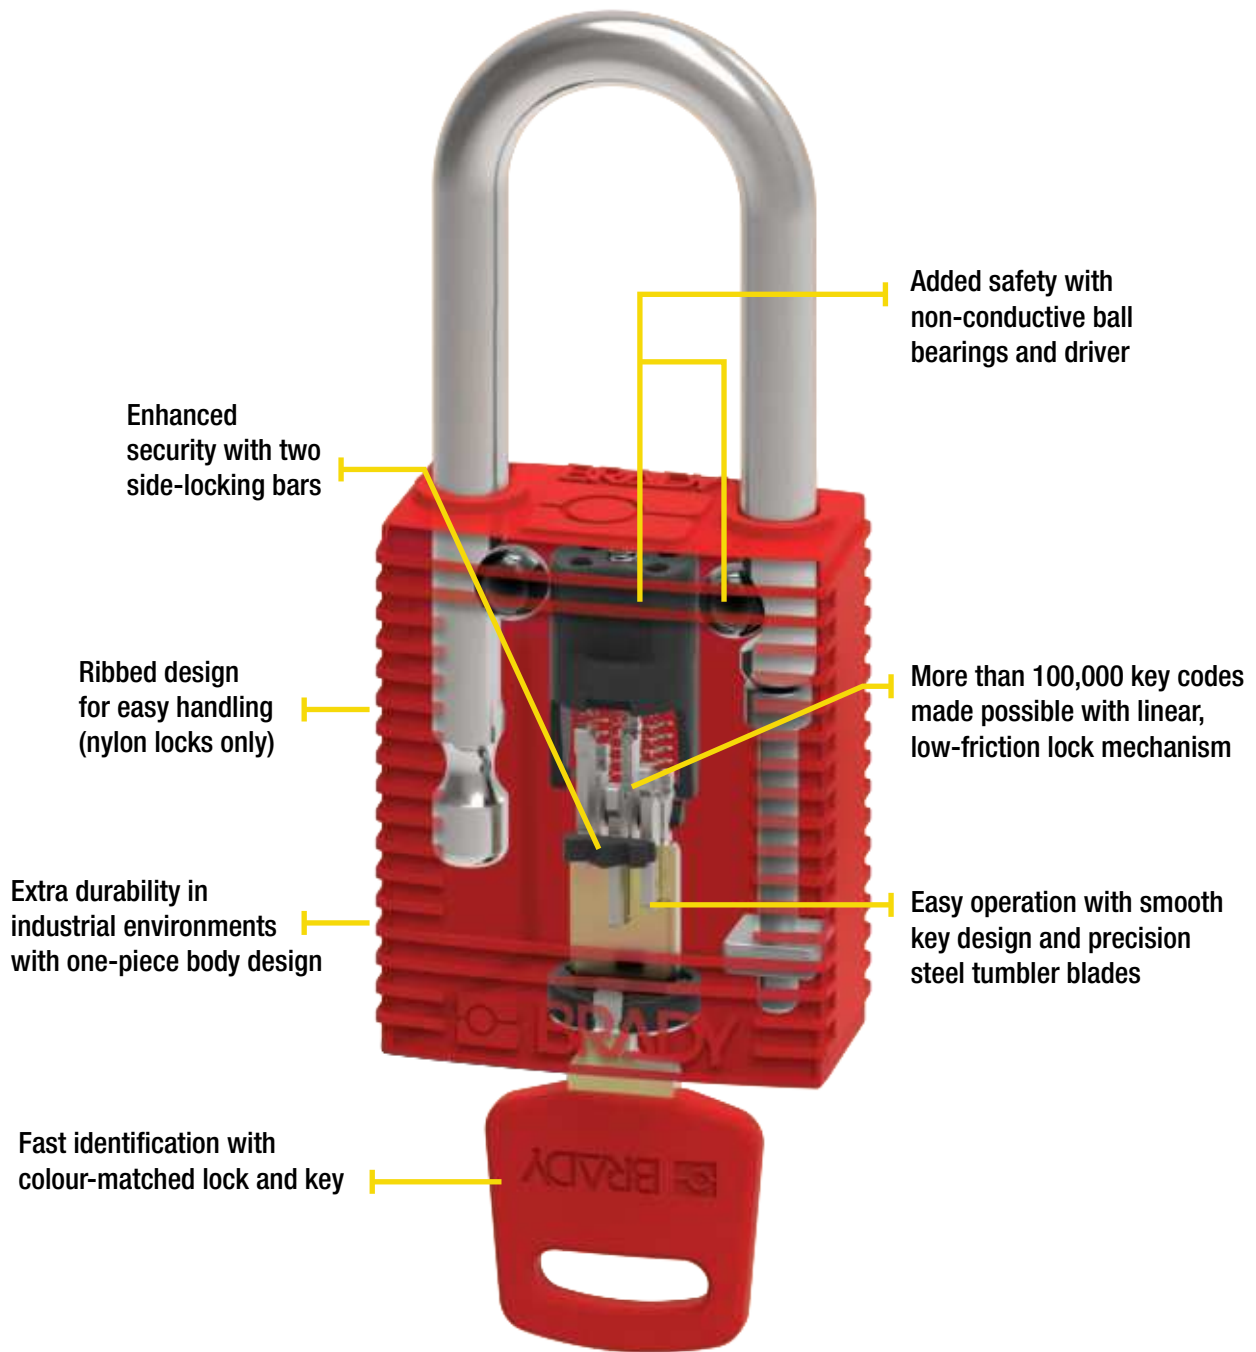

With this innovatively designed padlock you get up to **700% more unique key possibilities than a standard safety padlock**, without sacrificing a secure lockout. It's all in the forward-thinking design of the locking mechanism and unique key blade that gives you more precision and control in your lockout programme. With that level of precision, you're covered from your simple to highly complex lockout needs. You also get:

- easy operation with extra smooth key insertion and removal – even when wearing gloves!
- fast identification with the colour-matched key and lock body
- years of use with the low-friction locking mechanism that helps maintain key integrity
- excellent durability in every industrial environment

Traditional safety padlocks

- Pin tumbler lock mechanism
- Jagged key design
- Up to 15,000 key codes

See the new SafeKey Lockout Padlocks in action

Watch the video on:

www.bradyeurope.com/SafeKey

Get the best padlock for your application